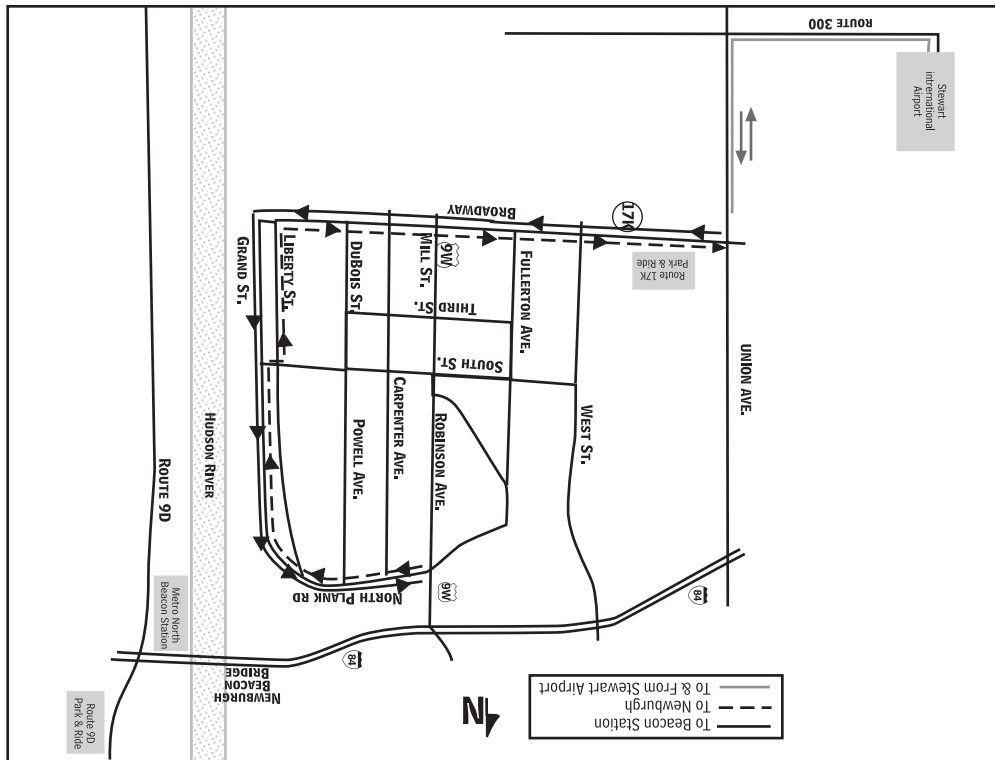

Newburgh Beacon Bus Service: Local Service in Newburgh call 845 565-7900
Dutchess County Bus System: Connecting Service at Metro-North Beacon Station call 845 485-4690

Connecting Services